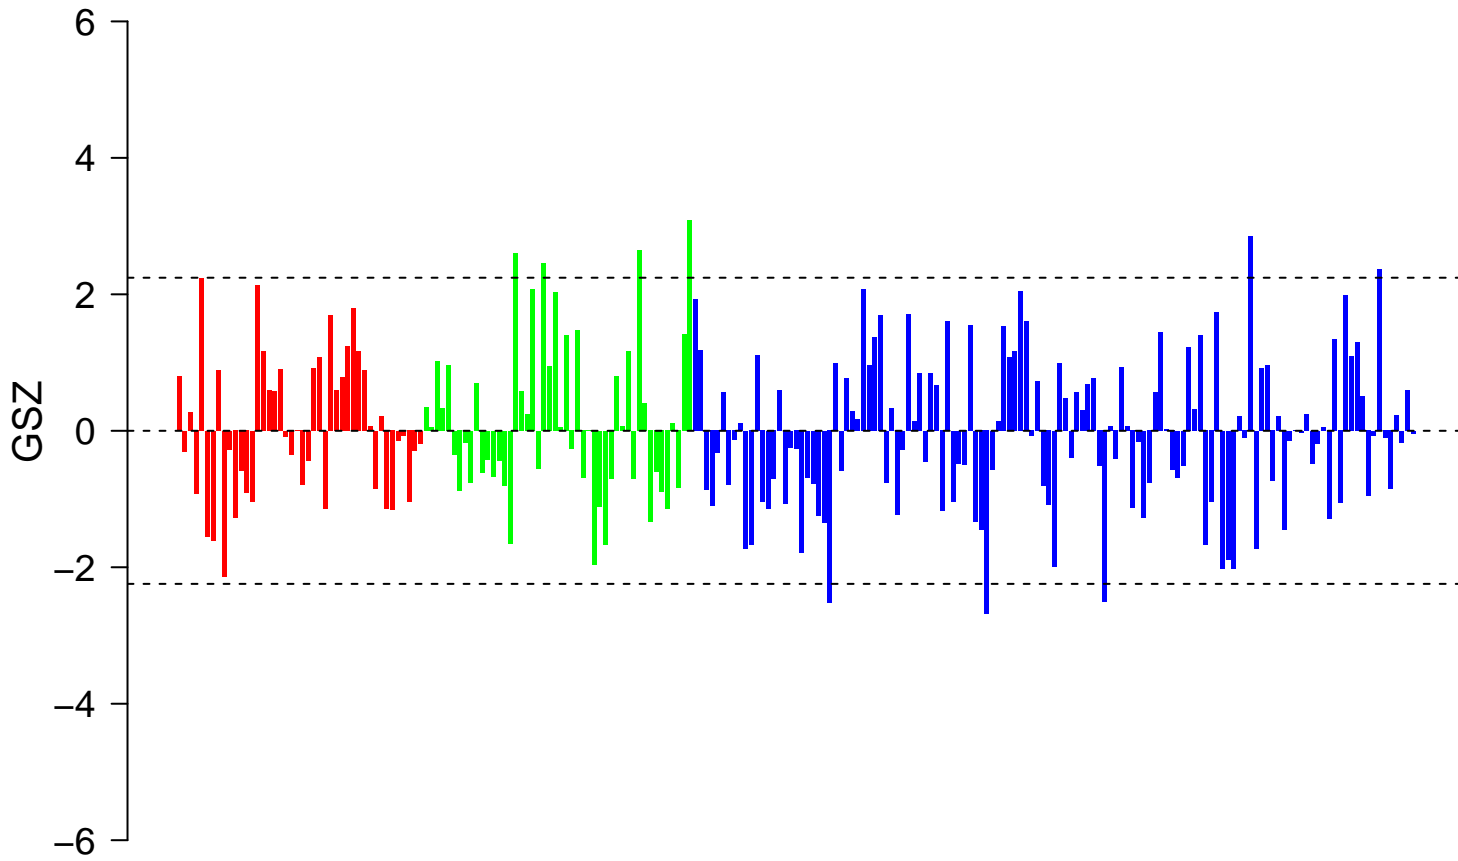

# ZHENG\_FOXP3\_TARGETS\_DN

■ on  
■ -  
□ off