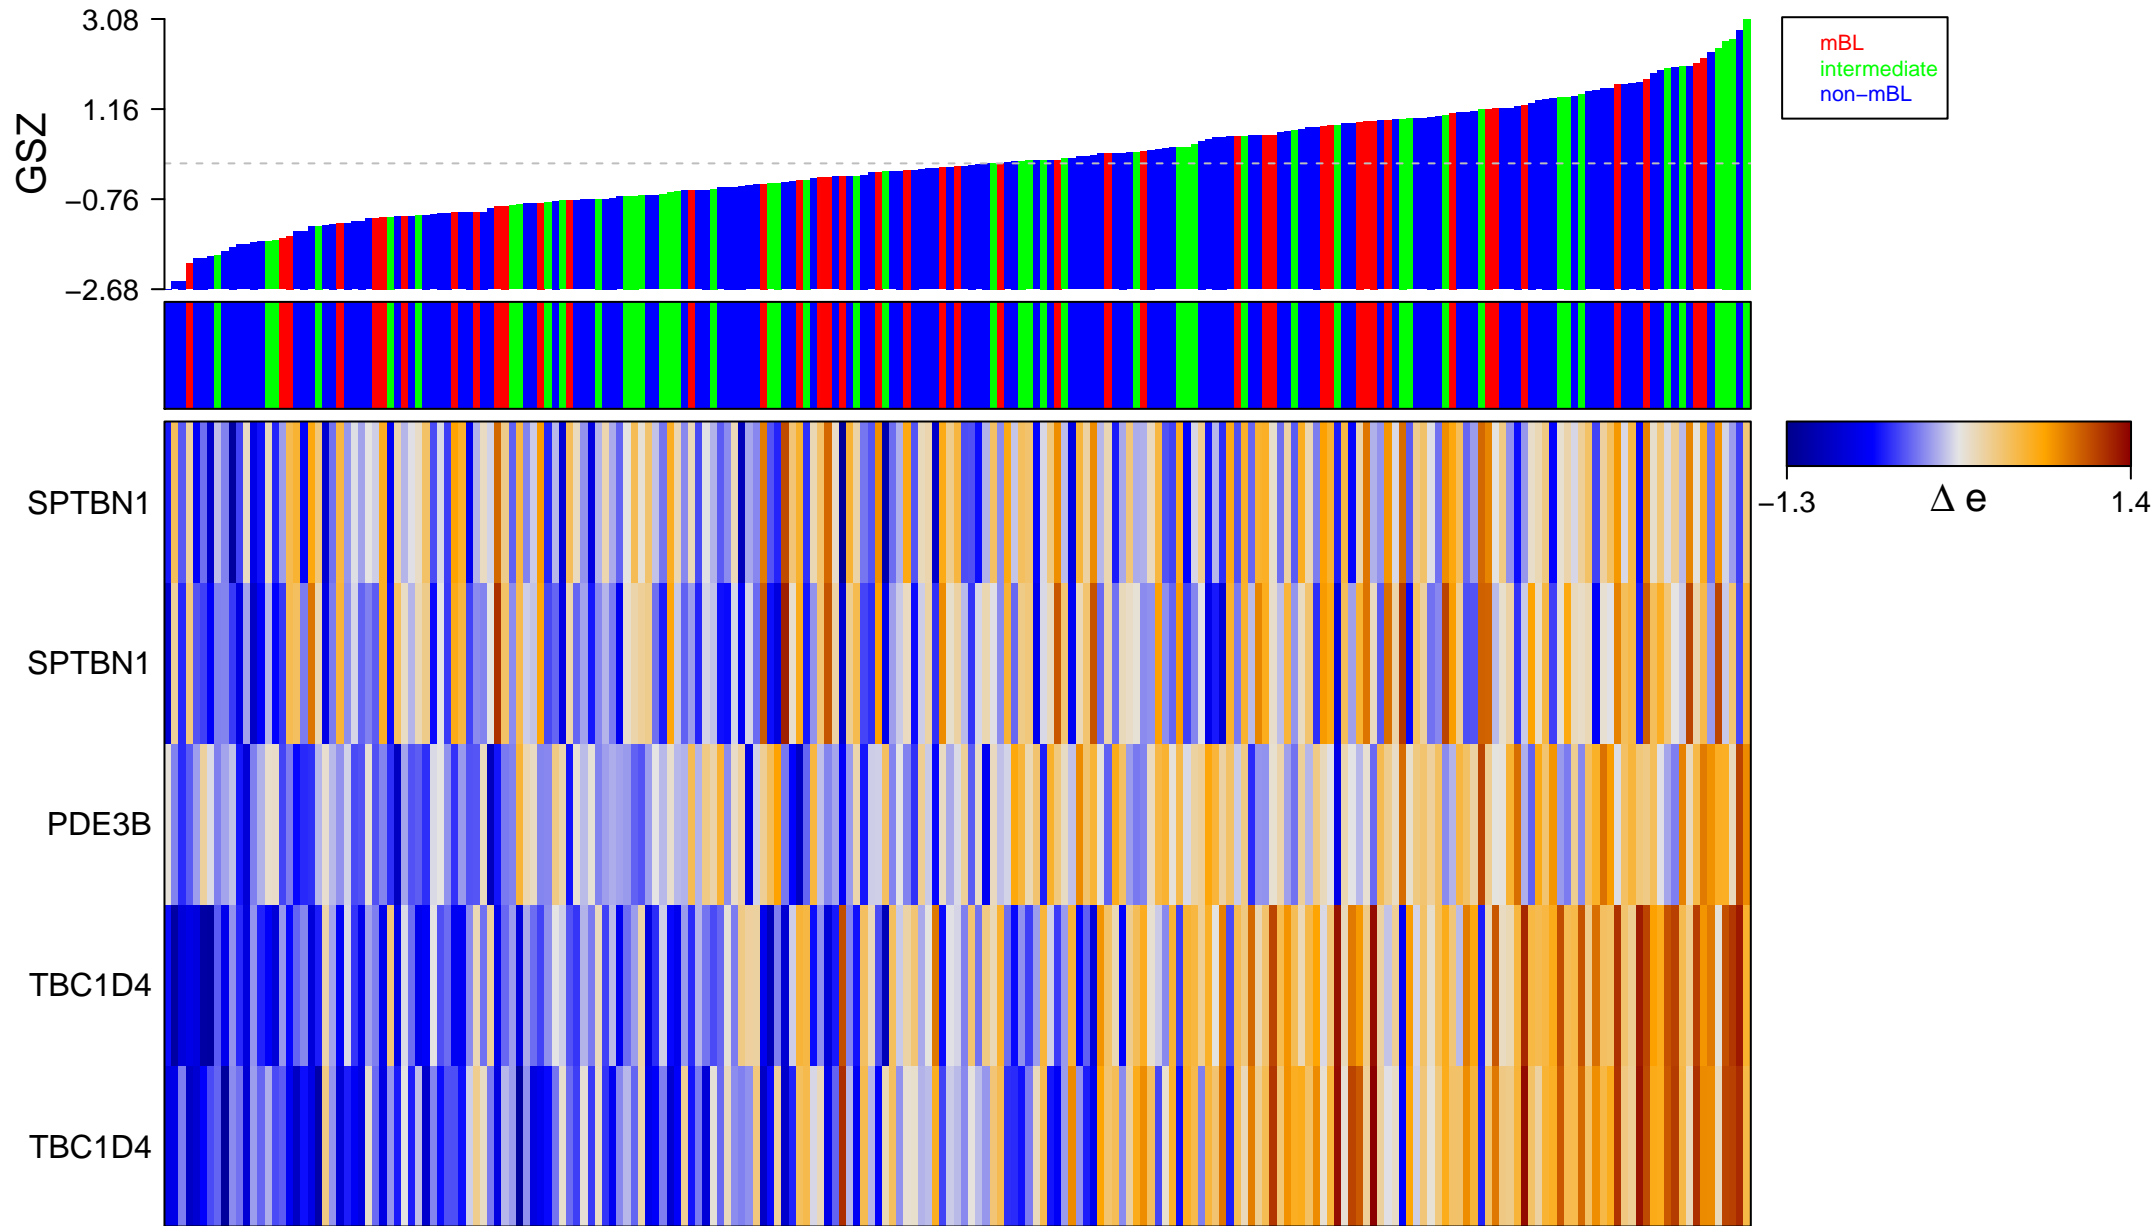

# ZHENG\_FOXP3\_TARGETS\_DN

# ZHENG\_FOXP3\_TARGETS\_DN

■ on  
■ -  
□ off